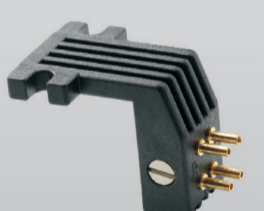

LH-8000

LH-9000

LH-10000

Headshell cables

LW-6N

LW-7N

LW-800S

Lead wires set

Headshell adaptors

Adaptor for
SPU-A houses

T4P adaptor

SPU N
adaptors

Set of screws

Adjustment

Turntable & Tonearm adjustment

Digital scale

Scale

Protractor

Bubble level
ø 60mm

Level
ø 40mm

Stroboscope

AS-309S tonearm
extra weights

Diverse

Other accessories